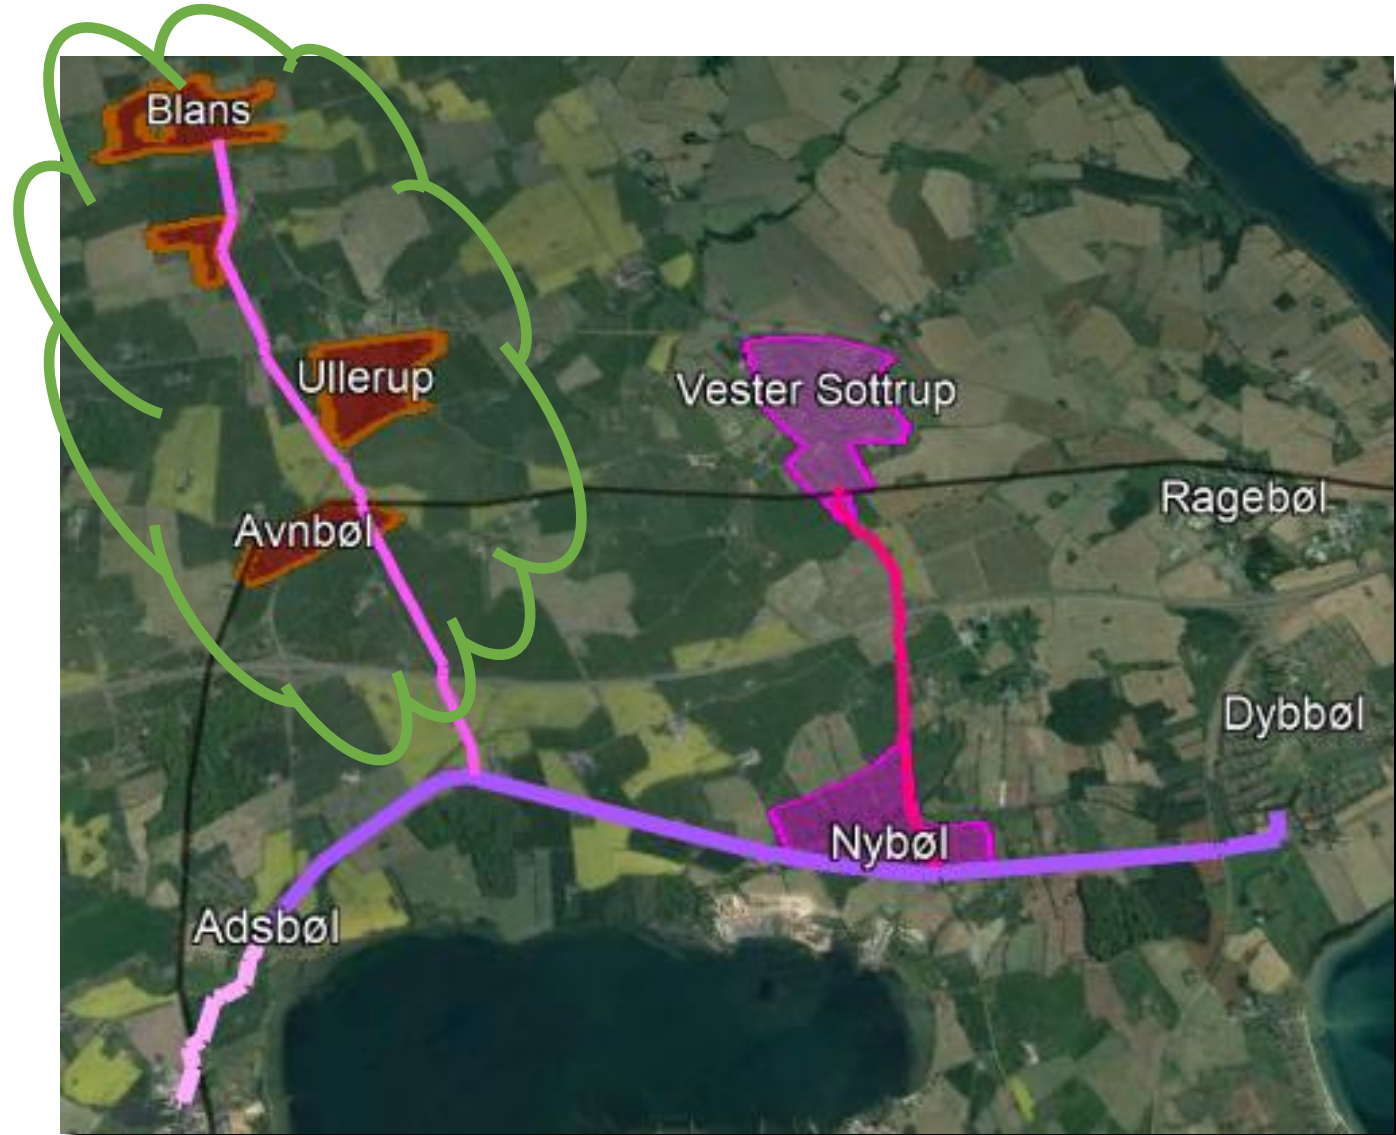

Projektoverblik

Prisområde