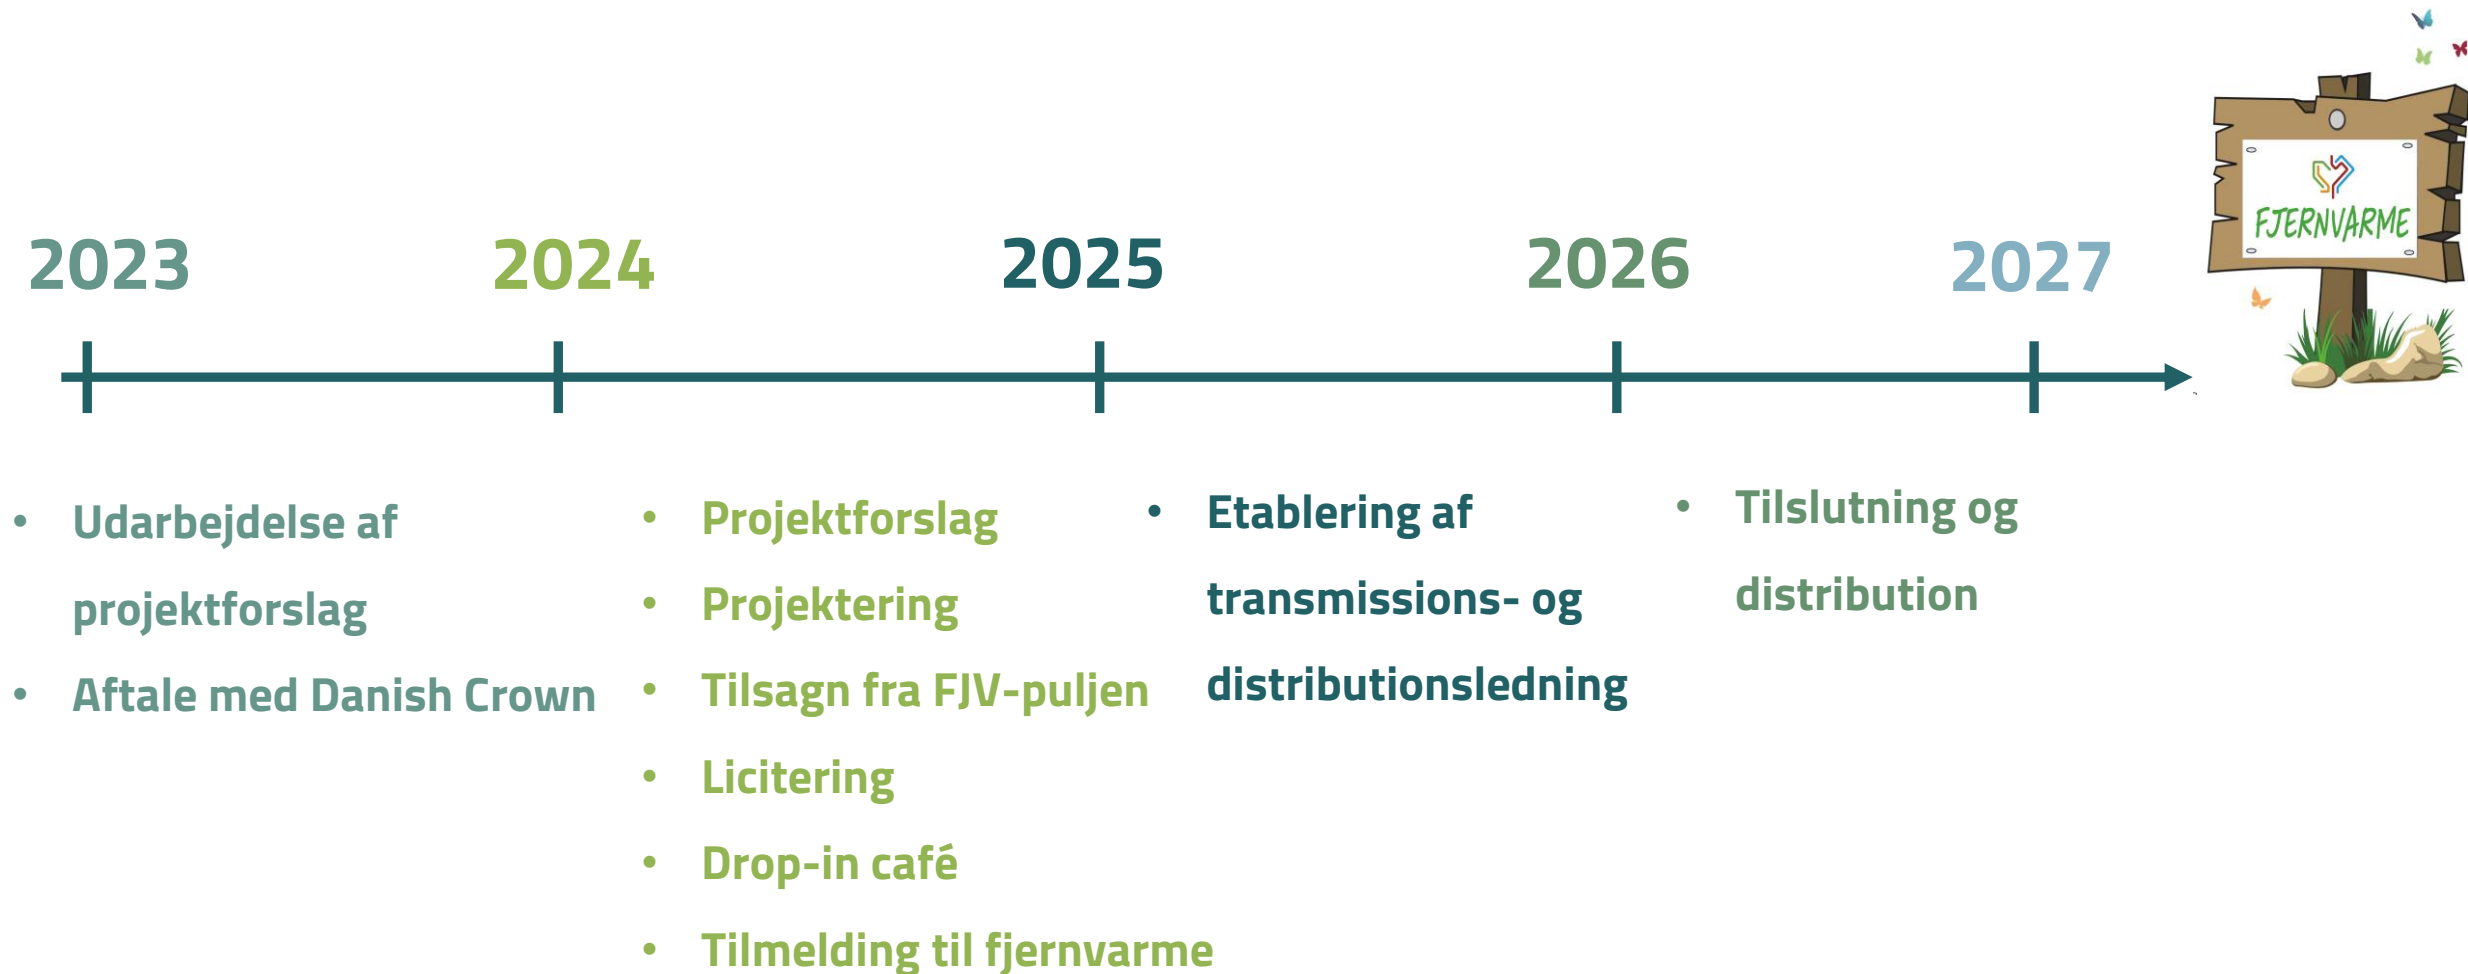

Forventet tidsplan